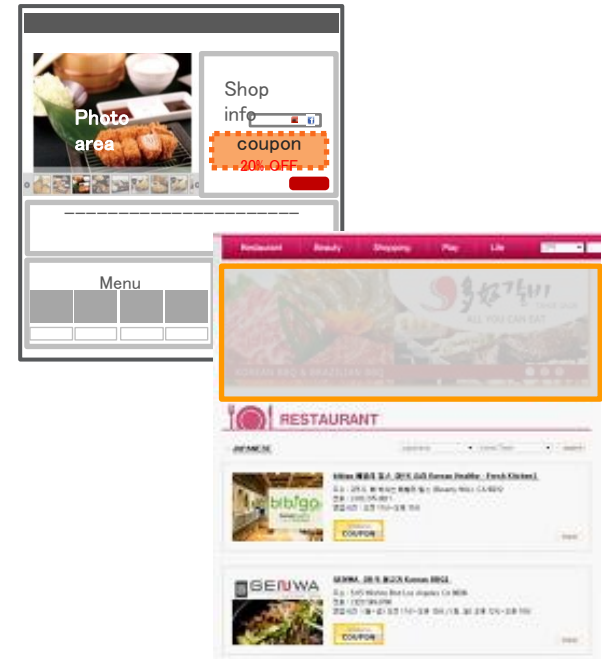

WEB AD SERVICE

Business Directory

- Restaurant
- Beauty
- Shopping
- Life

Special contents

Close-Up / Column

Marketing Tool:

Hot Deal / Discount Coupon

TV Commercial Production

Social Media